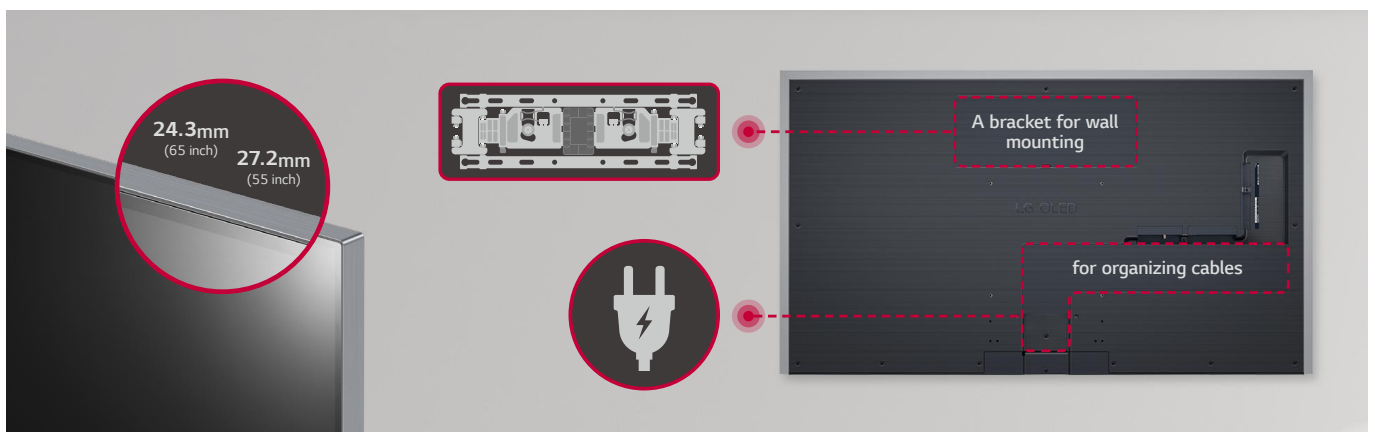

* All images in this datasheet are for illustrative purposes only.

Commercial TV WN960H (EU)

Gallery Design 4K OLED Hospitality TV with Pro:Centric Solutions

WN960H (EU)

Design	Stand Type	No Stand (Wall Mount Only)
	Inch	65" / 55"
Display	Resolution	3,840 × 2,160 (UHD)
	Type	OLED
Broadcasting System	Digital	DVB-T2 / C / S2
	Analog	SECAM / PAL
Solution	Pro:Centric (Smart, Cloud, Direct, V), Quick Menu	

Artwork Adorning Your Walls

WN960H is an art-inspired TV with perfect lines, ultra-thin bezel, and sleek design, featuring a narrow gap between the wall and the screen. LG Hospitality TVs shine the spotlight on your content and complement the interior of hotel rooms even when they're turned off.

Pro:Centric Direct

The hotel content management solution Pro:Centric Direct offers easy and simple editing tools, making it easy to perform service and IP network-based remote management with a single click. The Pro:Centric Direct solution enables users to edit their interface easily by providing customized interface and efficiently manages all TVs in the room. The latest PCD version provides IoT-based in-room control which will be your starting point to prepare for the suites of next generation through artificial intelligence.