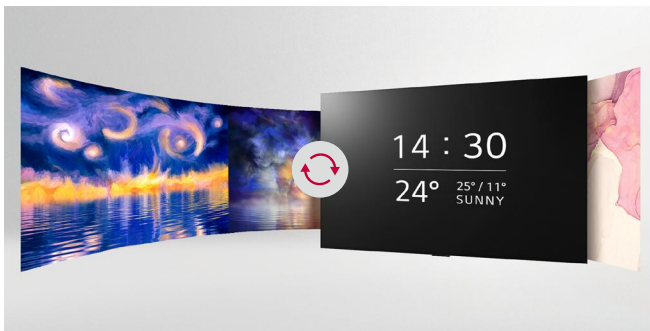

Artwork Adorning Your Walls

WN960H is an art-inspired TV with perfect lines, ultra-thin bezel, and sleek design, featuring a narrow gap between the wall and the screen. LG Hospitality TVs shine the spotlight on your content and complement the interior of hotel rooms even when they're turned off.

Pro:Centric Direct

The hotel content management solution Pro:Centric Direct offers easy and simple editing tools, making it easy to perform service and IP network-based remote management with a single click. The Pro:Centric Direct solution enables users to edit their interface easily by providing customized interface and efficiently manages all TVs in the room. The latest PCD version provides IoT-based in-room control which will be your starting point to prepare for the suites of next generation through artificial intelligence.

More Innovative LG webOS22

Explore webOS22 of LG Smart TV features, and discover TVs that deliver innovative technology and remarkable clarity with vivid colors. Newly added Always on Display and Game Optimizer functions allow you to enter the new visual excitement.