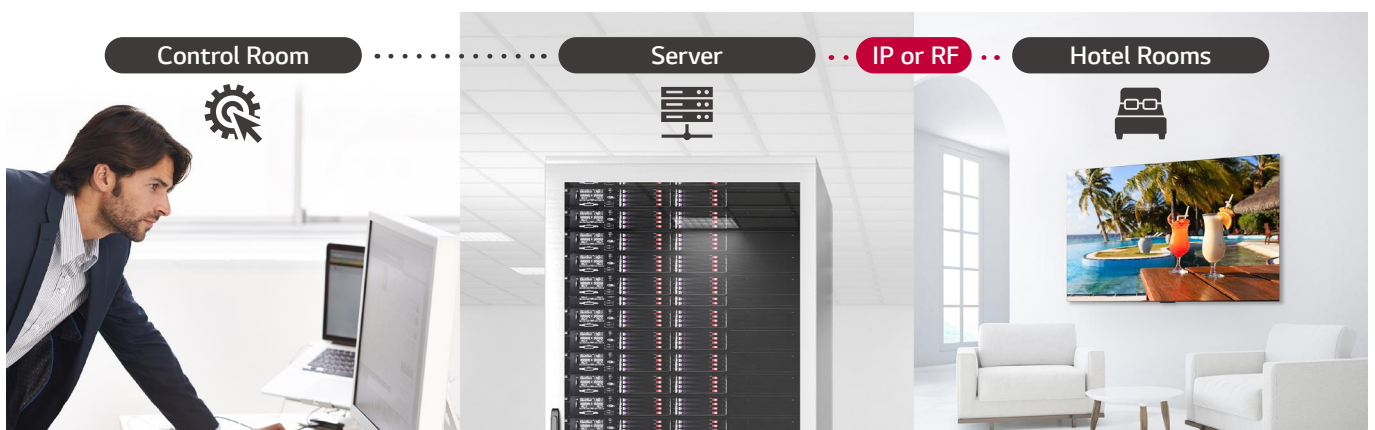

* All images in this datasheet are for illustrative purposes only.

Commercial TV WN960H (EU)

Gallery Design 4K OLED Hospitality TV with Pro:Centric Solutions

WN960H (EU)

Design	Stand Type	No Stand (Wall Mount Only)
	Inch	65" / 55"
Display	Resolution	3,840 × 2,160 (UHD)
	Type	OLED
Broadcasting System	Digital	DVB-T2 / C / S2
	Analog	SECAM / PAL
Solution	Pro:Centric (Smart, Cloud, Direct, V), Quick Menu	

LG OLED Self-lit

LG Hospitality TV is unique thanks to its self-lit technology. Millions of OLED pixels come together to deliver the next level of TV. Enjoy the deep black, the rich colors and the vivid picture quality.

Artwork Adorning Your Walls

WN960H is an art-inspired TV with perfect lines, ultra-thin bezel, and sleek design, featuring a narrow gap between the wall and the screen. LG Hospitality TVs shine the spotlight on your content and complement the interior of hotel rooms even when they're turned off.

Pro:Centric Direct

The hotel content management solution Pro:Centric Direct offers easy and simple editing tools, making it easy to perform service and IP network-based remote management with a single click. The Pro:Centric Direct solution enables users to edit their interface easily by providing customized interface and efficiently manages all TVs in the room. The latest PCD version provides IoT-based in-room control which will be your starting point to prepare for the suites of next generation through artificial intelligence.