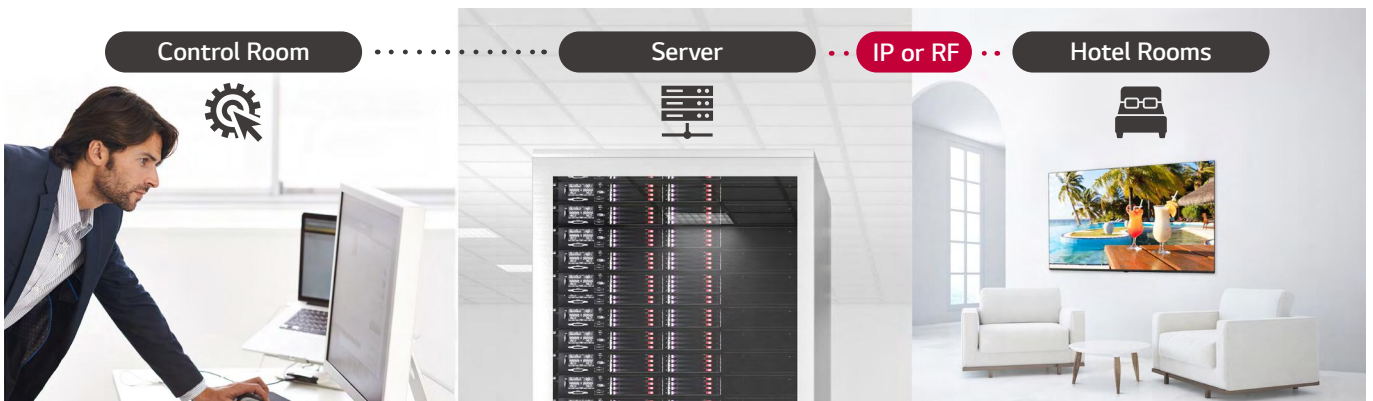

Pro:Centric Direct

The hotel content management solution Pro:Centric Direct offers easy and simple editing tools, making it easy to perform service and IP network-based remote management with a single click. The Pro:Centric Direct solution enables users to edit their interface easily by providing customized interface and efficiently manages all TVs in the room. The latest PCD version provides IoT-based in-room control. These IoT will be your starting point to prepare for the hotel rooms of next generation through artificial intelligence.

* All images are for illustrative purposes only.

SoftAP

Software-enabled Access Point (SoftAP) is a "virtual" Wi-Fi feature that uses TV as a wireless hotspot, enabling guests to connect their own devices to the SoftAP. It supports Bridge Mode, allowing administrators to manage in-room SoftAP information such as signal level, SoftAP passwords, etc.