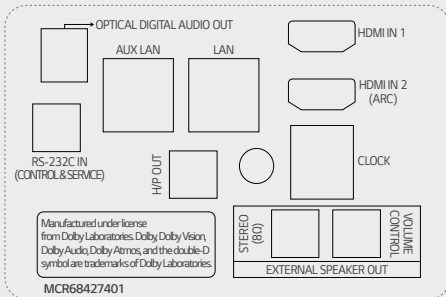

USB Cloning

USB data cloning makes managing multiple displays more efficient for optimal operation. Instead of setting up each display one by one, data can be copied to a USB for one display and can be sent to the other displays through a USB plug-in.

Bluetooth Sound Sync

Bluetooth Sound Sync enables users to listen to music on a mobile device through TV speakers via Bluetooth connection.

* Support devices for Bluetooth Sound Sync: Android (above v4.4 KitKat) / iOS based mobile device

* All images are for illustrative purposes only.

CONNECTIVITY

UR762H0ZC

75"

Rear

Side

UR762H9ZC

75"