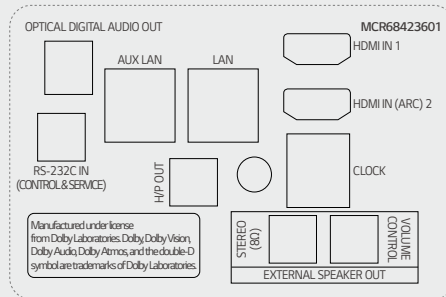

* All images are for illustrative purposes only.

CONNECTIVITY

UR762H0ZC

75"

Rear

Side

UR762H9ZC

75"

Rear

Side

65" / 55" / 50" / 43"

Rear

65" / 55" / 50" / 43"

Rear

* Jack Panels may differ from the above image, so please contact LG sales team to verify before ordering.

Download
LG C-Display+
Mobile App