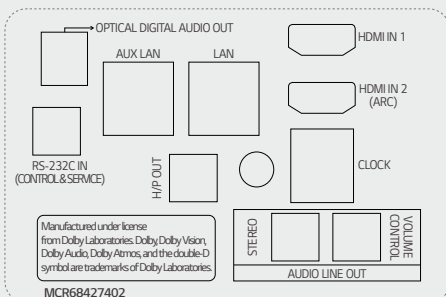

* All images are for illustrative purposes only.

CONNECTIVITY

UR762H0ZC

75"

Rear

Side

UR762H9ZC

75"

Rear

Side

65" / 55" / 50" / 43"

Rear

65" / 55" / 50" / 43"

Rear

* Jack Panels may differ from the above image, so please contact LG sales team to verify before ordering.

Download
LG C-Display+
Mobile App