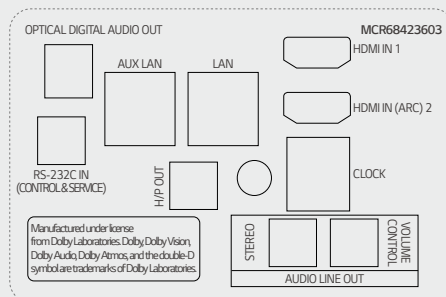

* All images are for illustrative purposes only.

CONNECTIVITY

UR762H0ZC

75"

Rear

Side

UR762H9ZC

75"

Rear

Side

65" / 55" / 50" / 43"

Rear

65" / 55" / 50" / 43"

Rear

* Jack Panels may differ from the above image, so please contact LG sales team to verify before ordering.

Download
LG C-Display+
Mobile App