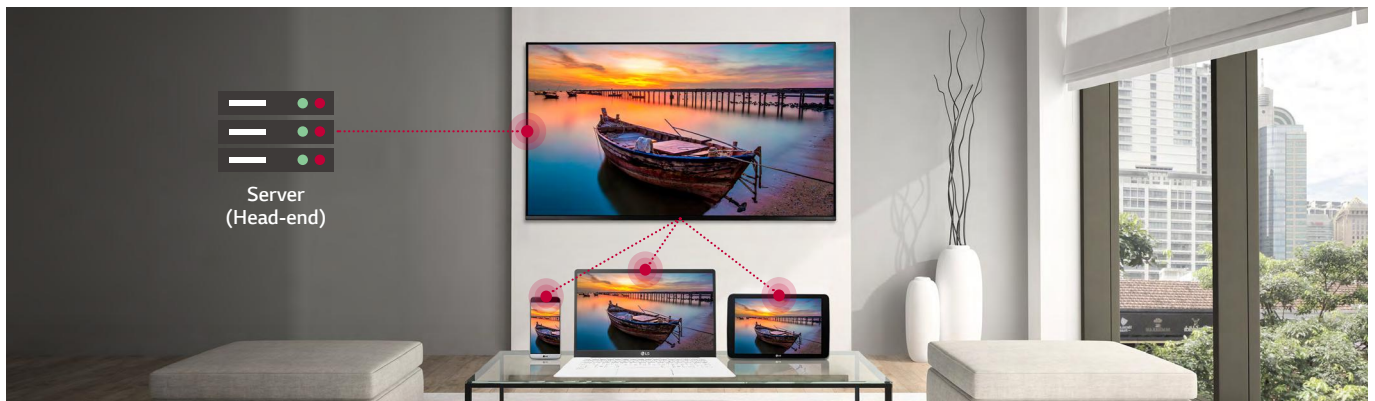

SoftAP

Software-enabled Access Point (SoftAP) is a "virtual" Wi-Fi feature that uses TV as a wireless hotspot, enabling guests to connect their own devices to the SoftAP. It supports Bridge Mode, allowing administrators to manage in-room SoftAP information such as signal level, SoftAP passwords, etc.

- SoftAP should be set in the installation menu after the TV is turned on.
- Screen Share may not be operated at the same time.