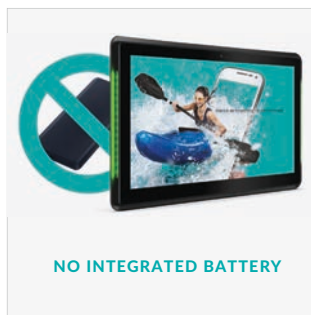

INTEGRATED SPEAKERS

ANDROID MEDIA PLAYER

HEADPHONE OUTPUT

MULTI-COLOUR LED FRAME

POWER OVER ETHERNET

VESA MOUNTING HOLES

NO INTEGRATED BATTERY

STYLISH ENCLOSURE