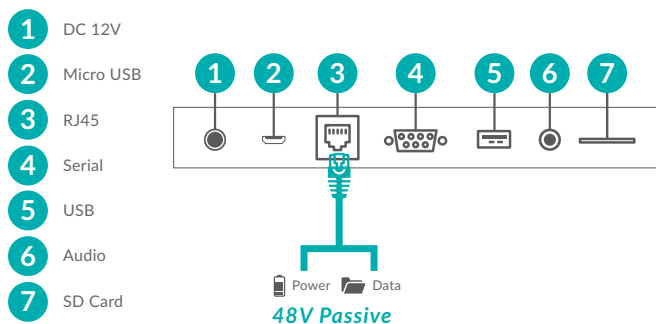

Tablet-sized commercial displays for retail shelf edge and point of sale applications

Power Over Ethernet (PoE)

Power your screen by using the power cable provided or supply the power over an Ethernet cable. This minimises the number of cables needed for installation as you can supply power and internet connectivity to the screen simultaneously.

Plug and Play

Plug and Play is the most straightforward way to upload content to the screen. Simply load images and videos onto a USB stick, insert into the display, wait for your content to copy over and then remove. Your images and videos will now play in a continuous loop.

		10 Inch
Panel	Resolution	1280x800
	Display Area (mm)	216.96x135.6
	Aspect Ratio	16:10
	Brightness (cd/m ²)	250
	Colour	16.7M
	Colour Depth	8 Bit
	Viewing Angle	178°
	Contrast Ratio	800:1
Audio	Speaker Type	2x2W
AV Ports	Inputs	Micro USB, 1x USB 3.0, 1x USB 2.0
	Outputs	Audio Socket (3.5mm)
Power	Power Consumption (W)	11
	Input Voltage	12V/2A
	PoE Mode	48V Passive
Mechanical	Unit Size (WxHxD mm)	273.7x189.7x30.2
	Package Size (WxHxD mm)	368x234x75
	VESA Holes (mm)	75x75
	Net Weight (kg)	0.75
	Gross Weight (kg)	1.15
Environmental	Operating Temperature	0 °C to 50 °C
	Storage Temperature	-30°C to 60°C
	Operating Humidity	10% to 80%
	Storage Humidity	5% to 95%
Computer	Media Formats	Video (MPG, AVI, MP4, RM, RMVB, TS), Audio (MP3, WMA), Image (JPG, GIF, BMP, PNG)
	Media Resolution	1920x1080/1080x1920
	CPU	Quad-core Cortex-A17 1.8GHz,RockChip RK3288
	GPU	Mali-T764
	RAM	2GB
	Internal Storage	16GB
	Storage Extension	SD Card
	USB	USB3.0 HOST x1
	Wi-Fi	802.11b/g/n
	LAN	100M/1000M
	Bluetooth	Bluetooth 4.0
	OS	Android 8.1
	Graphic Engine	OpenGL ES 1.1/2.0
Accessories	Included	Wall Mount
	Optional	Network Upgrade, PCAP Touch Screen Upgrade, Table Stand, Near Field Communication
Warranty	Warranty Period	3 Year Warranty