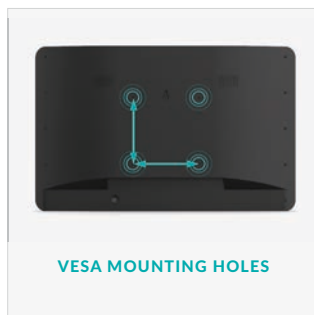

VESA Mounting Holes

Unlike domestic tablets these displays have an integrated and secure screw based mounting solution on the rear for easy wall or stand installation.

75x75
VESA

Integrated Camera

If the software you are using requires a camera you can use the screen's integrated front facing 2 megapixel camera.

INTEGRATED SPEAKERS

ANDROID MEDIA PLAYER

HEADPHONE OUTPUT

MULTI-COLOUR LED FRAME

POWER OVER ETHERNET

VESA MOUNTING HOLES

NO INTEGRATED BATTERY

STYLISH ENCLOSURE