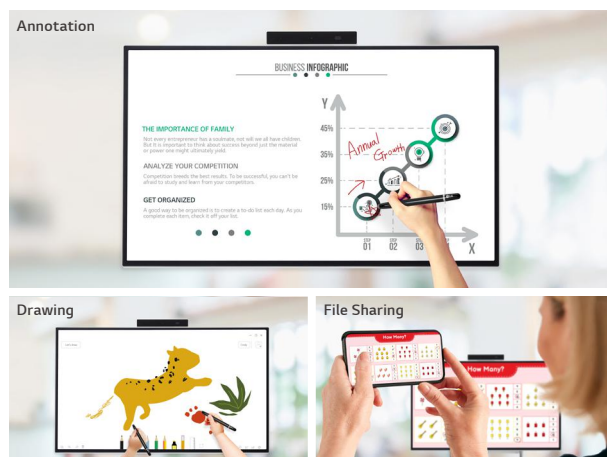

All-in-One Display for Simple and Quick Video Call

With LG One:Quick Flex's 43-inch all-in-one display- complete with built-in camera, microphones and speakers- there's no need to stress over online meetings and calls and no more inconvenience of connecting to and setting up video conferencing.

Effective Collaboration with Touch and Drawing

Equipped with In-Cell touch technology, the One:Quick Flex turns ideas into reality. With the dedicated touch pen, taking notes and drawing are done easily. Also, these works can be saved as files, and easily shared via a mobile phone.

- * One touch pen provided.
- * Dedicated apps required for annotation and drawing (MS Whiteboard ready)

Easy Transport with a Movable Stand

The One:Quick Flex can be used freely in indoor spaces with wheels added for easy transport- in your study room, living room, and anywhere else. It can be utilized for remote working, video calls, mobile screen mirroring, and as a digital whiteboard, playing a different role for each need.

- * Stands are sold separately.
- * The product needs to be plugged into the appropriate power source to operate.

Screen Rotation and Adjustable Height

The One:Quick Flex supports screen rotation when using the dedicated stand, which can be widely used by being turned vertically or horizontally according to the content ratio. Moreover, the height of the stand can be adjusted to meet the posture or height of the user.