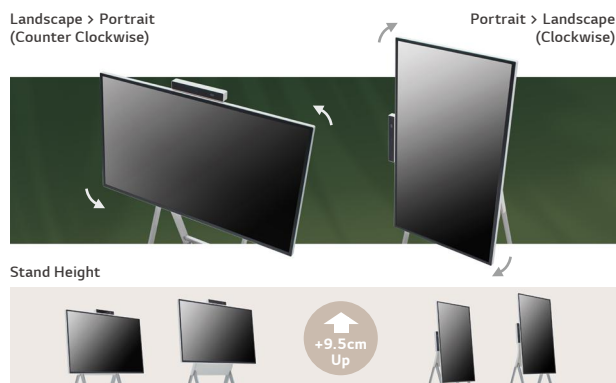

- * One touch pen provided.
- * Dedicated apps required for annotation and drawing (MS Whiteboard ready)

Easy Transport with a Movable Stand

The One:Quick Flex can be used freely in indoor spaces with wheels added for easy transport- in your study room, living room, and anywhere else. It can be utilized for remote working, video calls, mobile screen mirroring, and as a digital whiteboard, playing a different role for each need.

- * Stands are sold separately.
- * The product needs to be plugged into the appropriate power source to operate.

Screen Rotation and Adjustable Height

The One:Quick Flex supports screen rotation when using the dedicated stand, which can be widely used by being turned vertically or horizontally according to the content ratio. Moreover, the height of the stand can be adjusted to meet the posture or height of the user.

- * Stands are sold separately.
- * To use it vertically, users can rotate counter clockwise, and vice versa to switch back to landscape mode.
- * Some apps may not support vertical view mode.

Intuitive UX