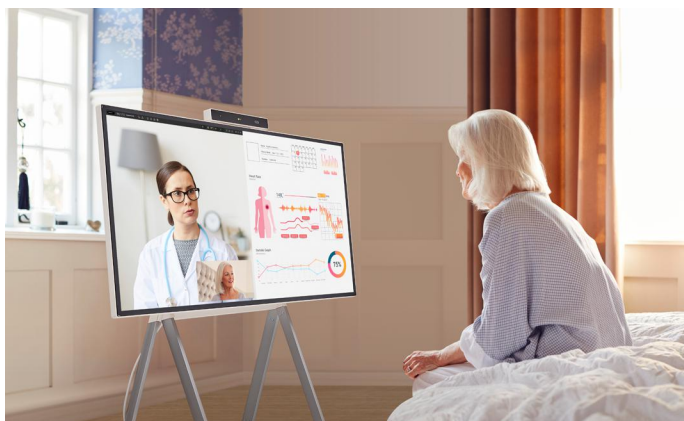

| Telemedicine

Conveniently consult with your doctor at home regardless of time and space constraints.