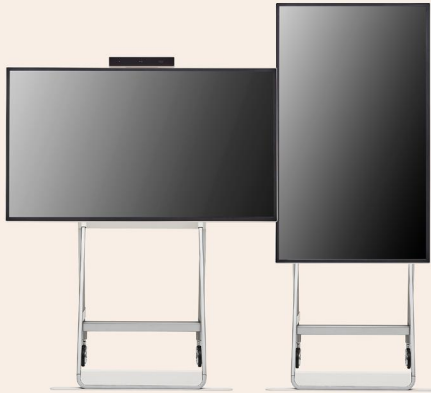

KEY FEATURES & CONNECTIVITY

Screen Rotation

Up and Down