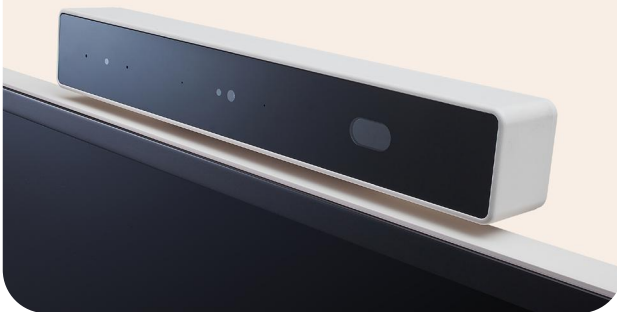

* The example is provided for information purposes only; LG does not offer separate solutions or services.

* Screen configuration and function support may vary depending on the app used.

KEY FEATURES & CONNECTIVITY

Screen Rotation

Up and Down

Built-in Camera & Microphone

Moving Wheels

Built-in Touch

Connectivity

- AV (webOS)**
 - USB Type-C
 - HDMI In
- PC (Windows)**
 - USB Type-C
 - USB
 - LAN

Download
LG C-Display+
Mobile App
Google Play Store