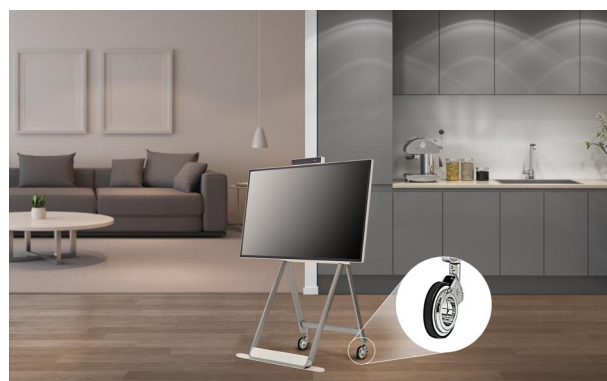

All-in-One Display for Simple and Quick Video Call

With LG One:Quick Flex's 43-inch all-in-one display- complete with built-in camera, microphones and speakers- there's no need to stress over online meetings and calls and no more inconvenience of connecting to and setting up video conferencing.

- * One touch pen provided.
- * Dedicated apps required for annotation and drawing (MS Whiteboard ready)

Easy Transport with a Movable Stand

The One:Quick Flex can be used freely in indoor spaces with wheels added for easy transport- in your study room, living room, and anywhere else. It can be utilized for remote working, video calls, mobile screen mirroring, and as a digital whiteboard, playing a different role for each need.

- * Stands are sold separately.
- * The product needs to be plugged into the appropriate power source to operate.

Screen Rotation and Adjustable Height

The One:Quick Flex supports screen rotation when using the dedicated stand, which can be widely used by being turned vertically or horizontally according to the content ratio. Moreover, the height of the stand can be adjusted to meet the posture or height of the user.

- * Screen images simulated.
- * Voice ordering supports English and Korean, and is limited to some specific functions (Power, volume, built-in apps).

A Sleek Design that Blends with the Space

Moving beyond the conventional black color, it is available in stylish beige with a smooth finish and blends effortlessly with the surrounding interior.