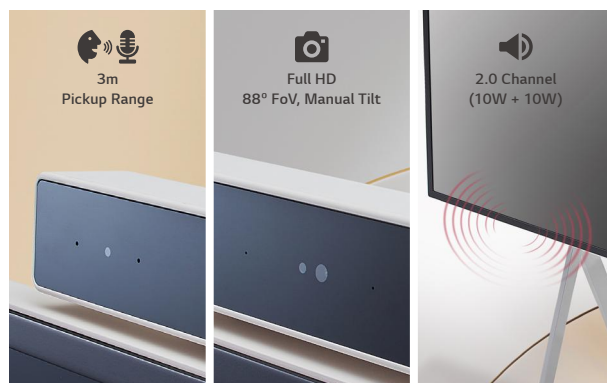

All-in-One Display for Simple and Quick Video Call

With LG One:Quick Flex's 43-inch all-in-one display- complete with built-in camera, microphones and speakers- there's no need to stress over online meetings and calls and no more inconvenience of connecting to and setting up video conferencing.

- * One touch pen provided.
- * Dedicated apps required for annotation and drawing (MS Whiteboard ready)

Easy Transport with a Movable Stand

The One:Quick Flex can be used freely in indoor spaces with wheels added for easy transport- in your study room, living room, and anywhere else. It can be utilized for remote working, video calls, mobile screen mirroring, and as a digital whiteboard, playing a different role for each need.

- * Stands are sold separately.
- * The product needs to be plugged into the appropriate power source to operate.

Screen Rotation and Adjustable Height

The One:Quick Flex supports screen rotation when using the dedicated stand, which can be widely used by being turned vertically or horizontally according to the content ratio. Moreover, the height of the stand can be adjusted to meet the posture or height of the user.

- * Screen images simulated.
- * Voice ordering supports English and Korean, and is limited to some specific functions (Power, volume, built-in apps).

A Sleek Design that Blends with the Space

Moving beyond the conventional black color, it is available in stylish beige with a smooth finish and blends effortlessly with the surrounding interior.