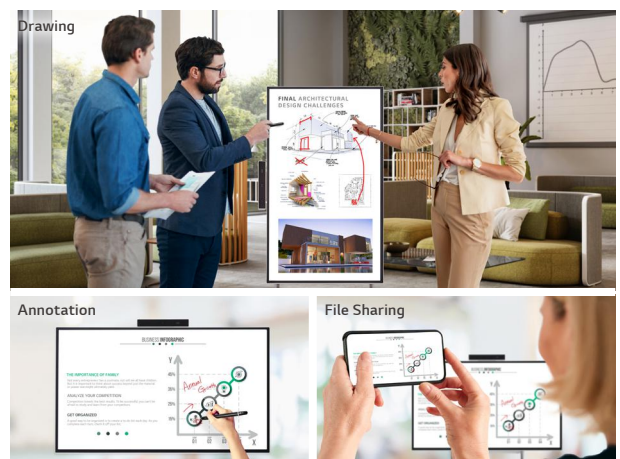

Effective Collaboration with Touch and Drawing

Equipped with In-Cell touch technology, the One:Quick Flex turns ideas into reality. With the dedicated touch pen, taking notes and drawing are done easily. Also, these works can be saved as files, and easily shared via a mobile phone.

- One touch pen provided.
- Dedicated apps required for annotation and drawing (MS Whiteboard ready)