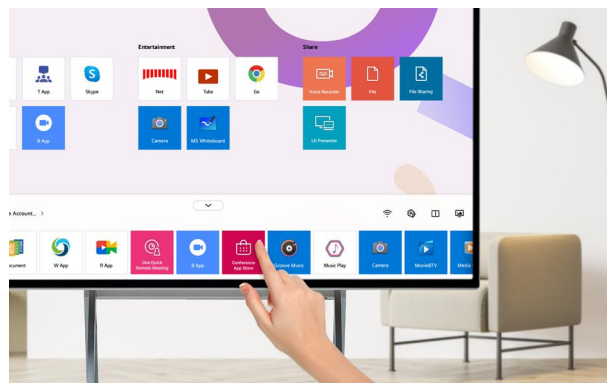

Intuitive UX and Excellent Expandability

The touch-based UX of One:Quick Flex is designed to be similar to the mobile touch UX, making it easy to use. Also, the operating system based on Windows makes it easy for the user to install and run programs they want through a huge library of applications and tools.

- Screen images simulated.