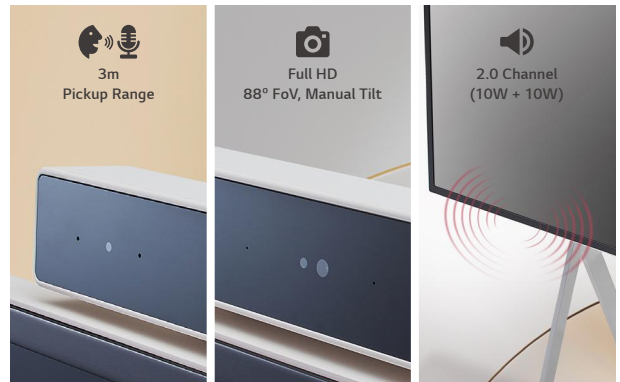

## All-in-One Display for Simple and Quick Video Call

With LG One:Quick Flex's 43-inch all-in-one display- complete with built-in camera, microphones and speakers- there's no need to stress over online meetings and calls and no more inconvenience of connecting to and setting up video conferencing.