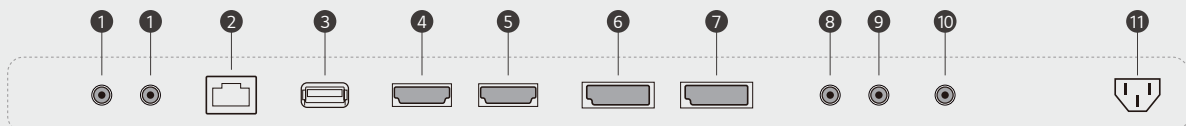

CONNECTIVITY

1 SPEAKER OUT (R / L)

2 LAN

3 USB IN

4 HDMI IN 1

5 HDMI IN 2

6 DP IN

7 DP OUT

8 RS-232C IN

9 RS-232C OUT

10 IR & LIGHT SENSOR

11 AC IN

Download
LG C-Display+
Mobile App

Google Play Store

www.lg.com/global/business/information-display
www.youtube.com/c/LGCommercialDisplay
www.facebook.com/LGInformationDisplay
www.linkedin.com/company/LGinformationdisplay
twitter.com/LG_ID_HQ

LG may make changes to specifications and product descriptions without notice.
Copyright © 2023 LG Electronics Inc. All rights reserved. "LG Life's Good" is a registered trademark of LG Corp. The names of products and brands mentioned here may be the trademarks of their respective owners.