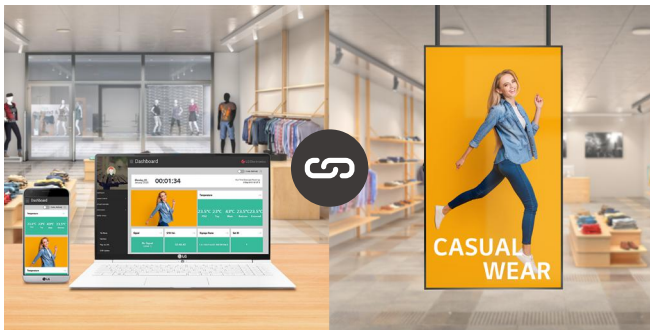

Real-time Remote Web Monitoring

The LG Control Manager*, the embedded web monitoring program, allows a variety of parameters to be diagnosed in real time such as temperature, ambient light, and gyro sensors. It can be easily controlled at all times.

* Enabled by wired LAN connection