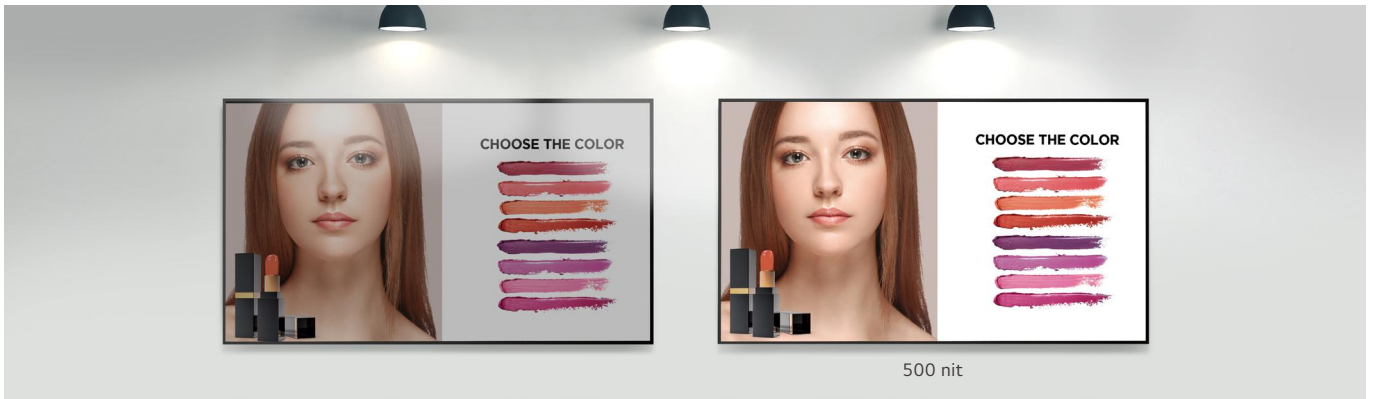

High Brightness

With a great brightness of 500 cd/m², UM5J series clearly deliver content and attract public attention, which is the ultimate display for market of retail, cooperate etc.