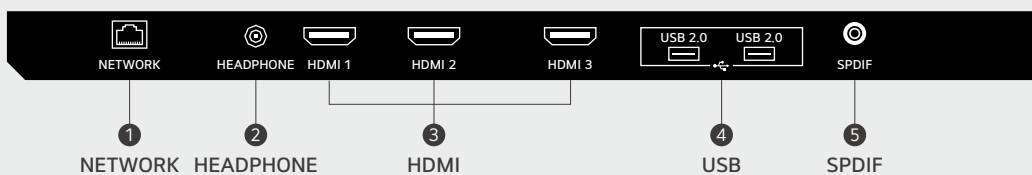

CONNECTIVITY

110" / 98"

Download
LG C-Display+
Mobile App
Google Play Store

www.lg.com/global/business/information-display
www.youtube.com/c/LGCommercialDisplay
www.facebook.com/LGInformationDisplay
www.linkedin.com/company/LGInformationDisplay
twitter.com/LG_ID_HQ

LG may make changes to specifications and product descriptions without notice. Copyright © 2023 LG Electronics Inc. All rights reserved. "LG Life's Good" is a registered trademark of LG Corp. The names of products and brands mentioned here may be the trademarks of their respective owners.