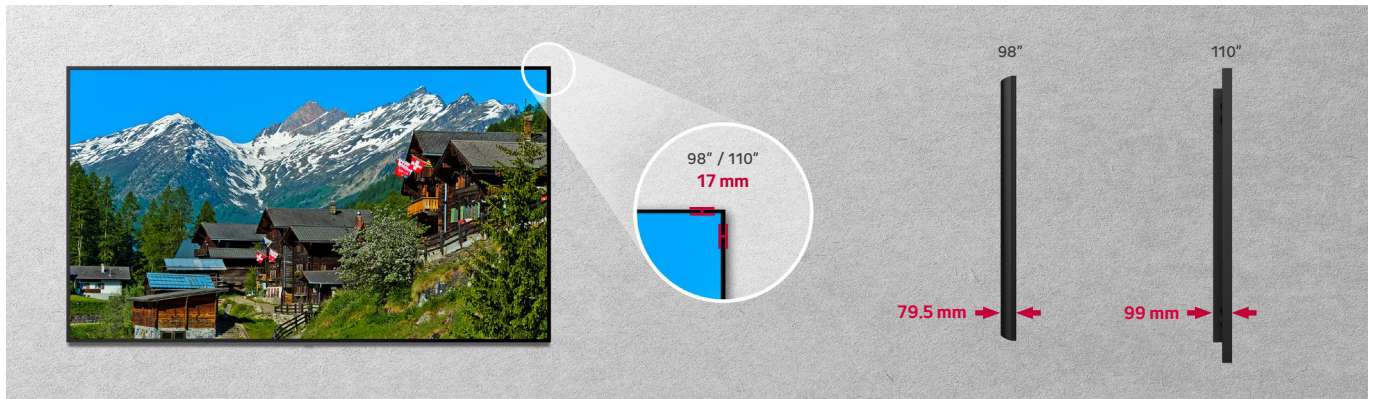

### Slim Design

UM5J offers a slim design for a seamless interior, ideal for a closer wall installation. It enhances the immersive experience and adds sophistication to the overall design.