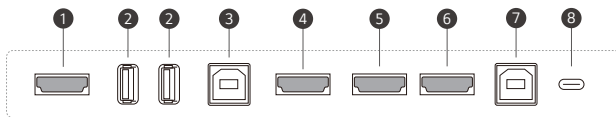

CONNECTIVITY

Side

- 1 HDMI OUT
- 2 USB 3.0
- 3 TOUCH 1
- 4 HDMI 1
- 5 HDMI 2
- 6 HDMI 3
- 7 TOUCH 2
- 8 USB Type-C
- 9 SPDIF

Bottom