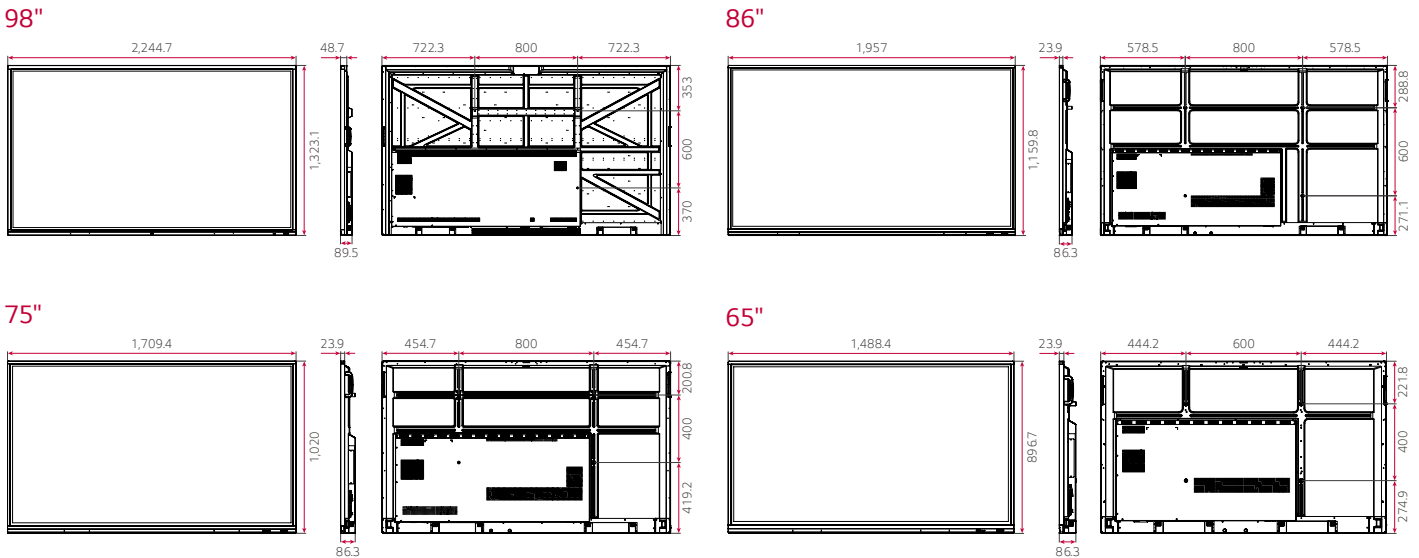

# PRODUCT INFORMATION

\* 98 inch

## DIMENSION (unit: mm)