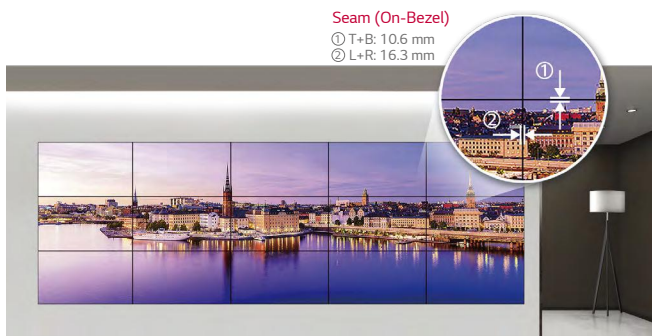

 Ultimate Elegance of Design

 Easy Installation

EJ5K	
Screen Size	55"
Panel Technology	OLED
Native Resolution	1,920 x 1,080 (FHD)
Brightness	150/400 nit (APL 100% / 25%)
Contrast Ratio	150,000 : 1
Response Time	1 ms (G to G), 8 ms (MPRT)
Portrait / Landscape	Yes / Yes

LCD

LG OLED Signage

Absolute Black

Equipped with over 8 million self-lighting pixels operating individually, LG OLED Signage reproduces absolute blacks with no light bleed and offers infinite contrast.

LCD

LG OLED Signage

Rich Color

LG OLED Signage provides richness in all colors, bringing colors to life with great accuracy and vividness.

NxN Expandable Screen Size

By tiling up displays horizontally and vertically, the screen size can be as large as users want. Expansive, large screens are more effective at moving viewers by providing an incredibly immersive viewing experience.

Hide in Plain Sight

The subtle edge of the wallpaper OLED totally blends in with the wall, giving audiences the sensation that content is being played directly within the wall itself. Integrating with and adding to a luxurious interior design, the wallpaper OLED is an effective method for delivering advertisements and information.