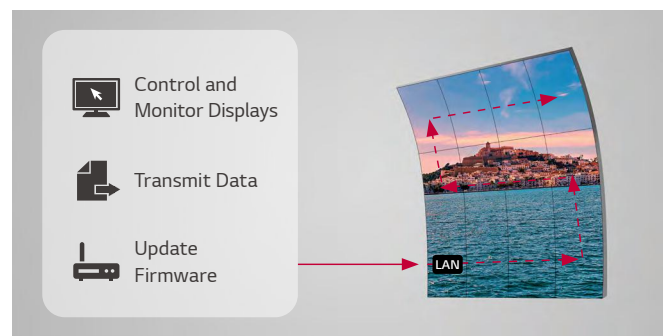

LG OLED Signage

Rich Color

LG OLED Signage provides richness in all colors, bringing colors to life with great accuracy and vividness.

NxN Expandable Screen Size

By tiling up displays horizontally and vertically, the screen size can be as large as users want. Expansive, large screens are more effective at moving viewers by providing an incredibly immersive viewing experience.

LAN Daisy Chain Management

A LAN daisy chain is supported, allowing you to execute commands to control and monitor the displays and even update their firmware.

Wall Fixers Optimized for Simple Tiling

The overall installation process of the wallpaper OLED has gotten much easier. Once the dedicated wall fixers are driven into a wall, a display can be easily hung on them. Video wall tiling has become more convenient, thanks to its front installation feature, which departs from the conventional side-sliding method.

Enhanced Flexibility of Cables

As a result of in-depth consideration of usage scenarios, improvements have been made to the flexibility of common cables connecting the display to the signage box. These new cables are pliable enough to be easily embedded in a wall or other structures.