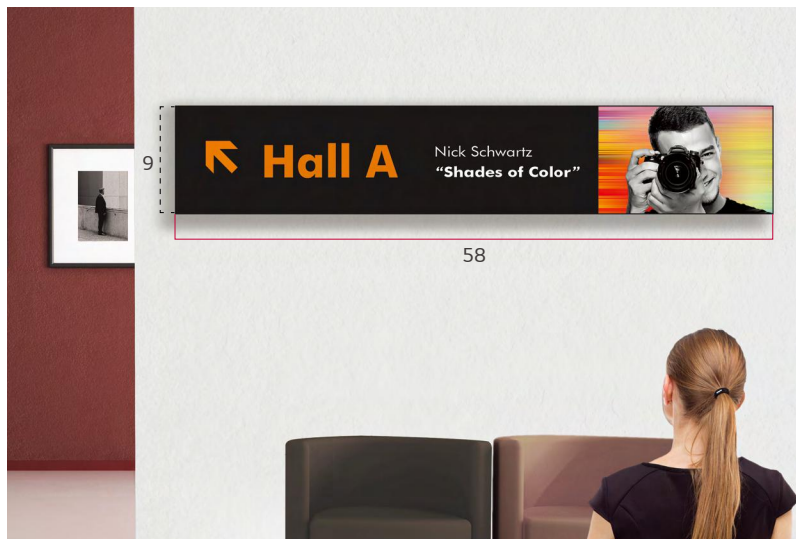

Ultra Stretch Signage, 58:9 Space-Fitting Wide Screen

The 86BH5F is the most suitable display for delivering new forms of advertising and multiplexed information in a 58:9 widescreen format. It can bring unused & leftover space to life by being installed without restriction.

58:9 Wide Screen

High Picture Quality

Effective Content Delivery

Convenient Maintenance

58:9 Extended Wide Format

It is a unique wide screen with 58:9 bar type which provides much more flexibility in playing content* than the conventional display of 16:9 ratio.

* Video content only. (Images not supported)

Ultra HD Resolution (3,840 × 600)

Ultra HD resolution delivers an immersive viewing experience with vivid colors and clear images.

Multi Screen Mode with 4PBP