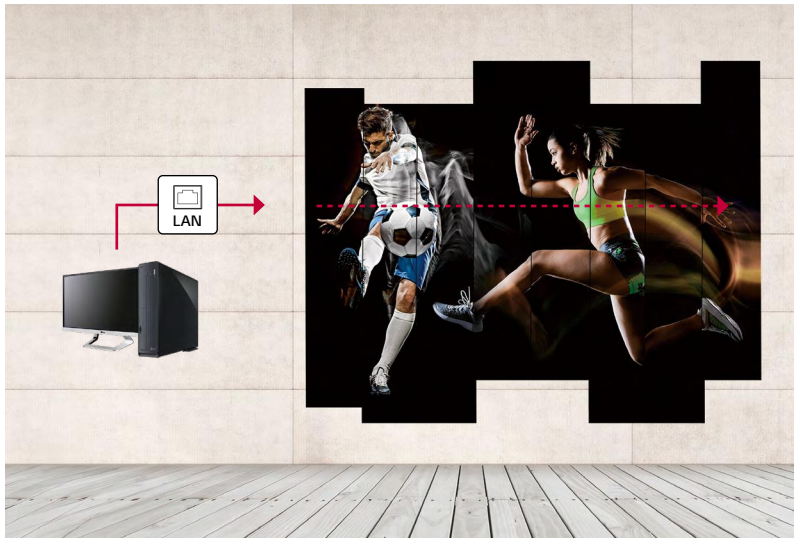

LAN Daisy Chain Management

By using this daisy-chained network feature, you can execute commands such as controlling, monitoring and even updating firmware.