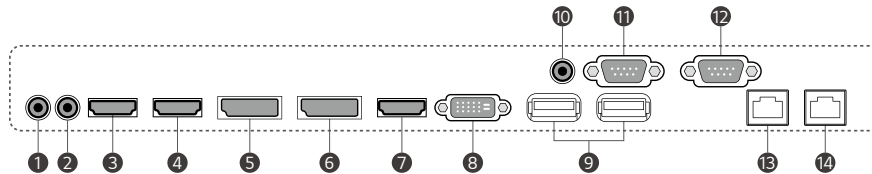

* ConnectedCare is the brand name of LG Signage365Care Service. The availability differs by region.

DIMENSION (unit: mm)

CONNECTIVITY

- | | | | |
|------------------|------------------|---------------------|-----------|
| ① AUDIO In | ⑤ DP In | ⑨ USB 2.0 In | ⑬ LAN In |
| ② AUDIO Out | ⑥ DP Out | ⑩ IR & LIGHT SENSOR | ⑭ LAN Out |
| ③ HDMI(1) In 2.0 | ⑦ HDMI(3) In 1.4 | ⑪ RS-232C In | |
| ④ HDMI(2) In 2.0 | ⑧ DVI-D In | ⑫ RS-232C Out | |