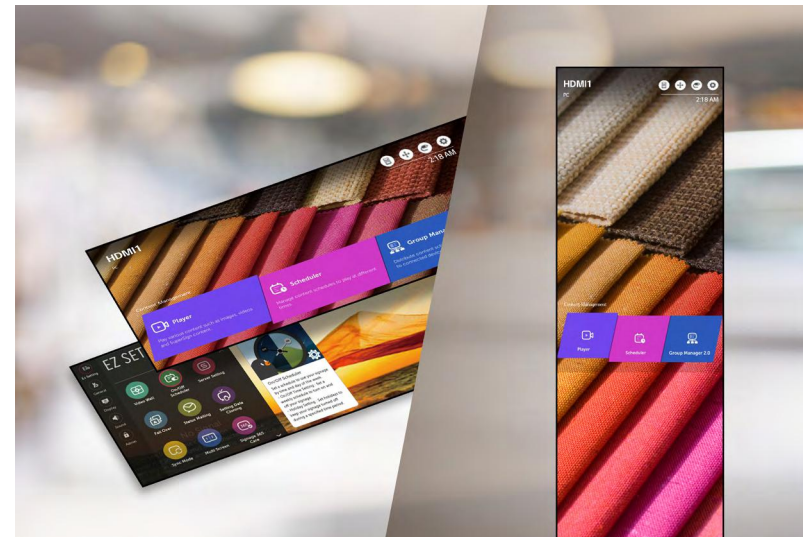

User-Friendly UX

The 86BH5F is equipped with a user-friendly UX to simplify approach flows, groups similar functions together, and adopts an intuitive GUI for ease of use. When using the display in portrait mode, OSD* can also be adjusted accordingly.