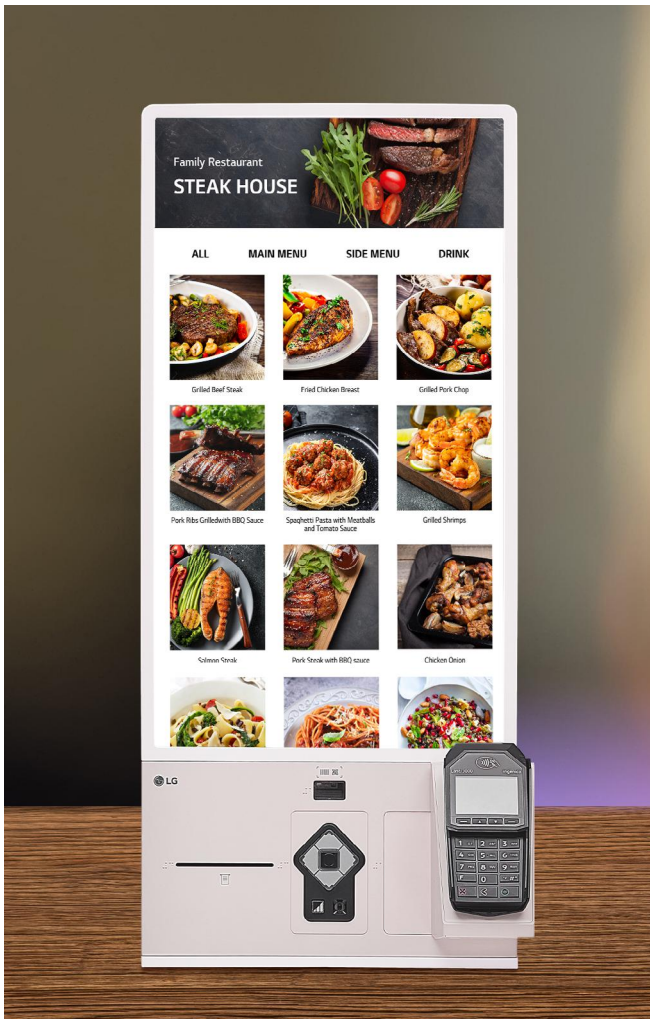

## LG Self-ordering Kiosk 27KC3PK-C

# LG Kiosk

 27-inch Display with an Excellent Touch Sensitivity

 Interior Fit Design

 Windows OS

### 27KC3PK-C

Display Size	27"
Screen Resolution	1,920 x 1,080 (FHD)
Brightness	300 nits
Touch Type	AIT (Advanced In-cell Touch)
Tactile Keypad	Yes

## 27-inch Screen

Through a 27-inch display, the users can access more information with vivid product images for placing an order. This display can be also utilized as a large advertising screen by showing advertisements when in standby mode.