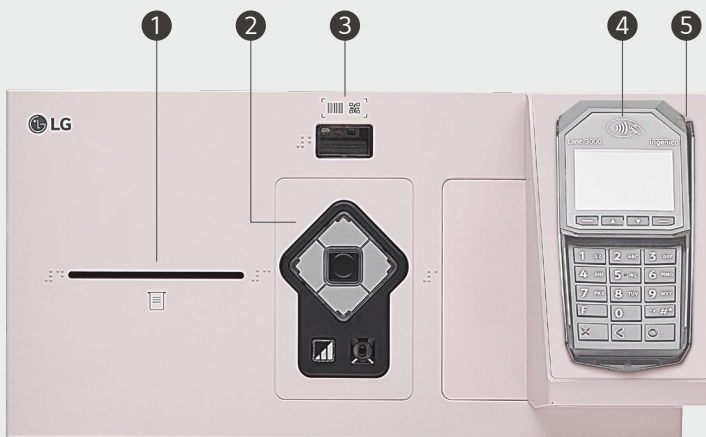

PRODUCT INFORMATION

- 1 Receipt Printer
- 2 Tactile Keypad
- 3 Scanner for Barcode / QR Code (1D / 2D)
- 4 IC Chip Card Reader*
- 5 MST (Magnetic Secure Transmission) Card Reader*

* LG Kiosk supports various EMV terminals including Ingenico terminals; Lane/3000, iUC285 and Verifone P400 which is varies by local payment company in region. EMV terminals are not manufactured or provided by LG.