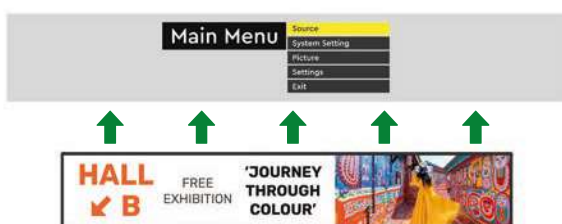

Tiled Displays

Once connected to an external source you can tile the picture across multiple wide stretched monitors to create eye catching displays.

Daisy Chain Remote Commands

Once your monitors are connected via RS-232 you can control, scale and customise all of your displays remotely over short and long distances. You can daisy chain the screens together to manage multiple screens at once.

User Friendly Menus

These monitors have easy to read menus that are optimised for their unique ultra-wide aspect ratio, without any distortion or the need to connect another monitor.

Integration Options