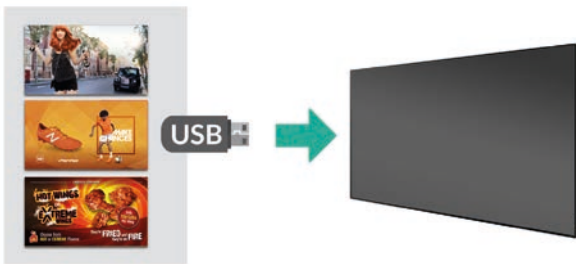

### Plug and Play

Plug and Play is the most straightforward way to upload content to the screen. Simply load images and videos on a USB stick, insert in the display, wait for your content to copy over and then remove. Your images and videos will now play in a continuous loop.

### Slim Bezel

The screens feature an extremely sleek and narrow bezel meaning that the enclosure to display area ratio is very low. The front is crafted from segmented aluminium to achieve ultimate precision while the polymer rear keeps the display super slim and lightweight.