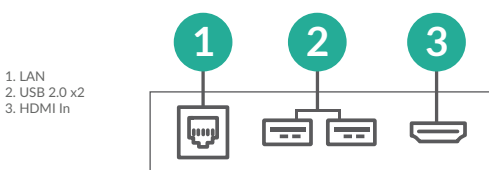

Multiple Inputs

Should you need to use the screen as a monitor you can connect it to an external source, like a PC or media player, using the HDMI input.