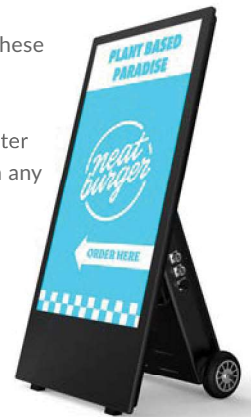

Fully Weatherproof

Designed to withstand the elements, these displays are protected against all wet weather conditions and airborne dust particles by their robust IP65-rated outer casing. This means they can be used in any environment, come rain or shine.

Protection from the weather!