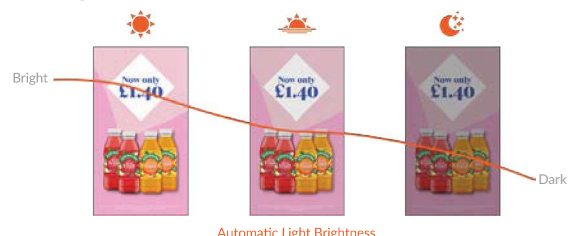

Ambient Light Sensor

Thanks to the built-in light sensor, the brightness of the screen will automatically change depending on the ambient conditions. This ensures these displays are always operating at the most suitable brightness for their environment, as well as maximising the running time.